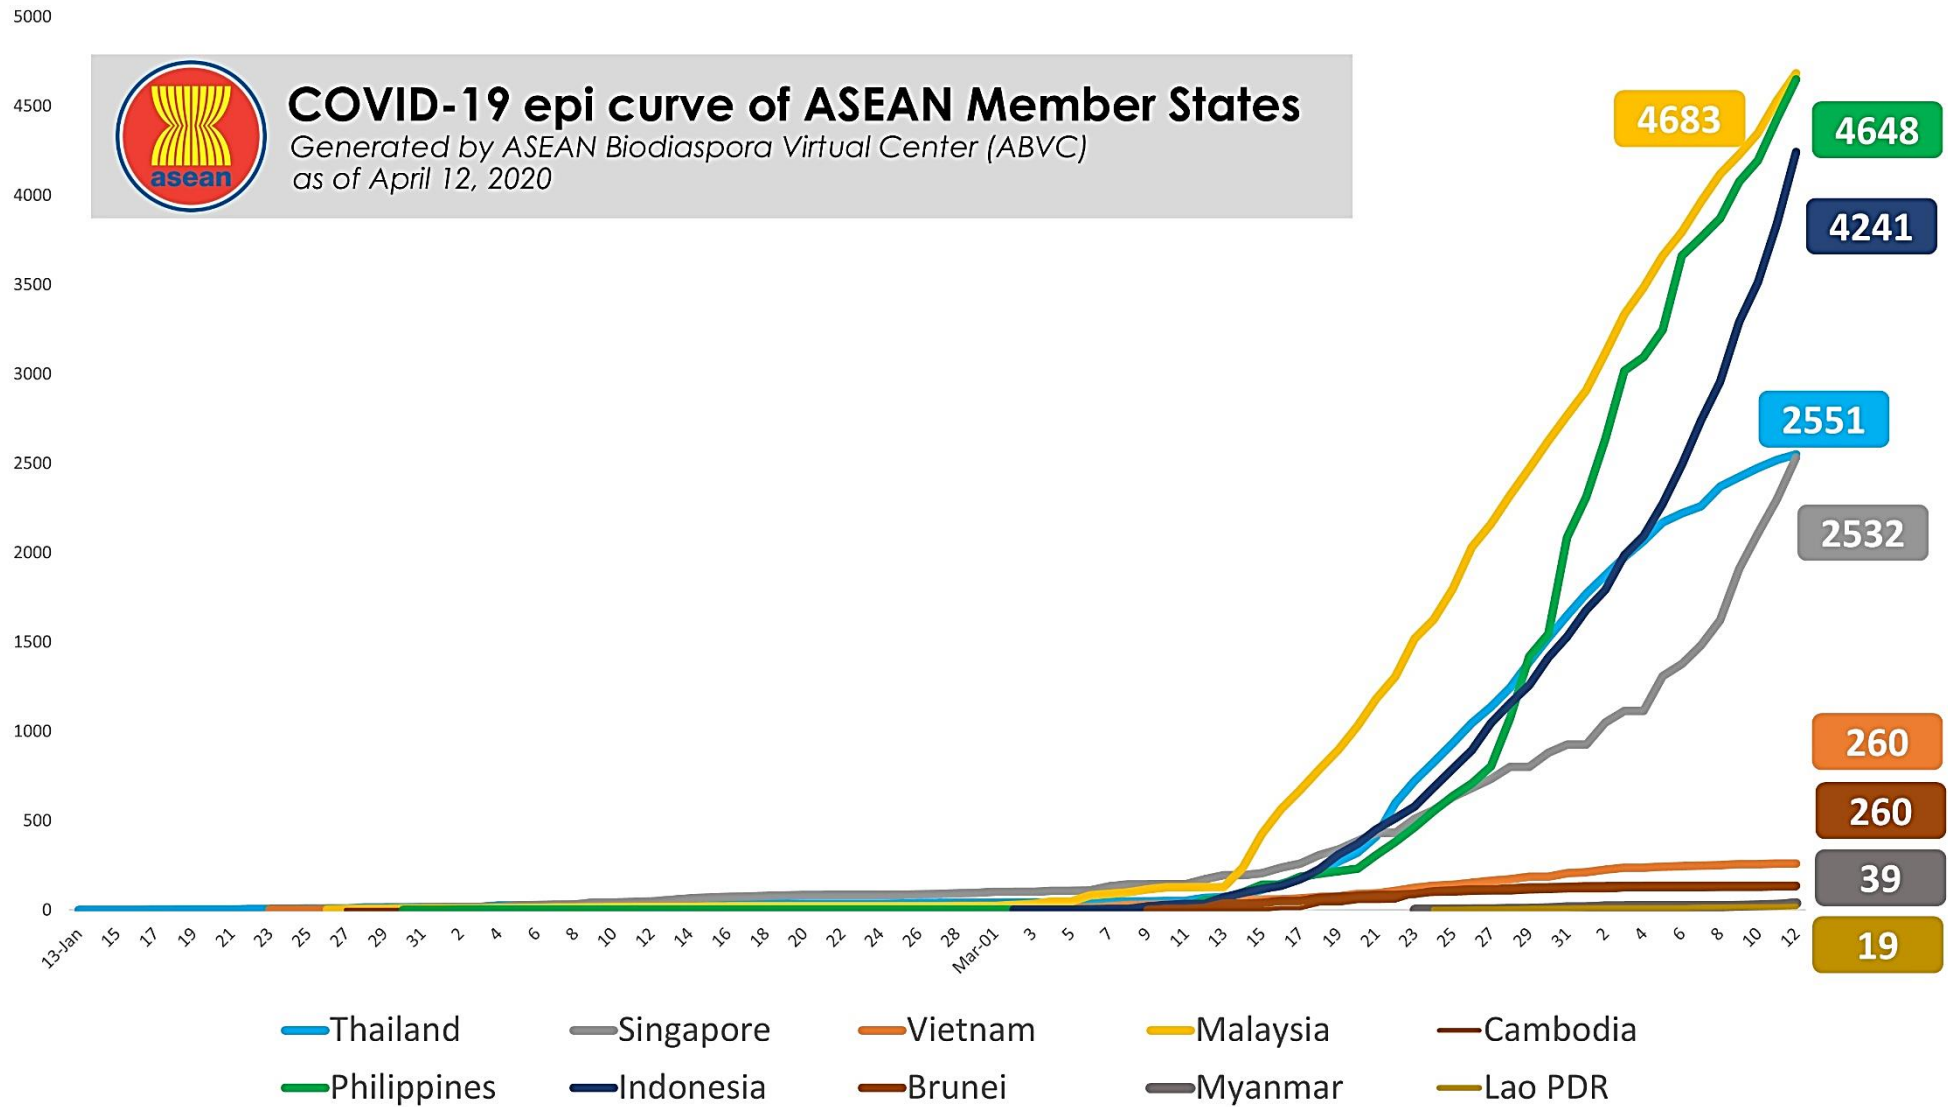

COVID-19 epi curve of ASEAN Member States

Generated by ASEAN Biodiaspora Virtual Center (ABVC)
as of April 12, 2020